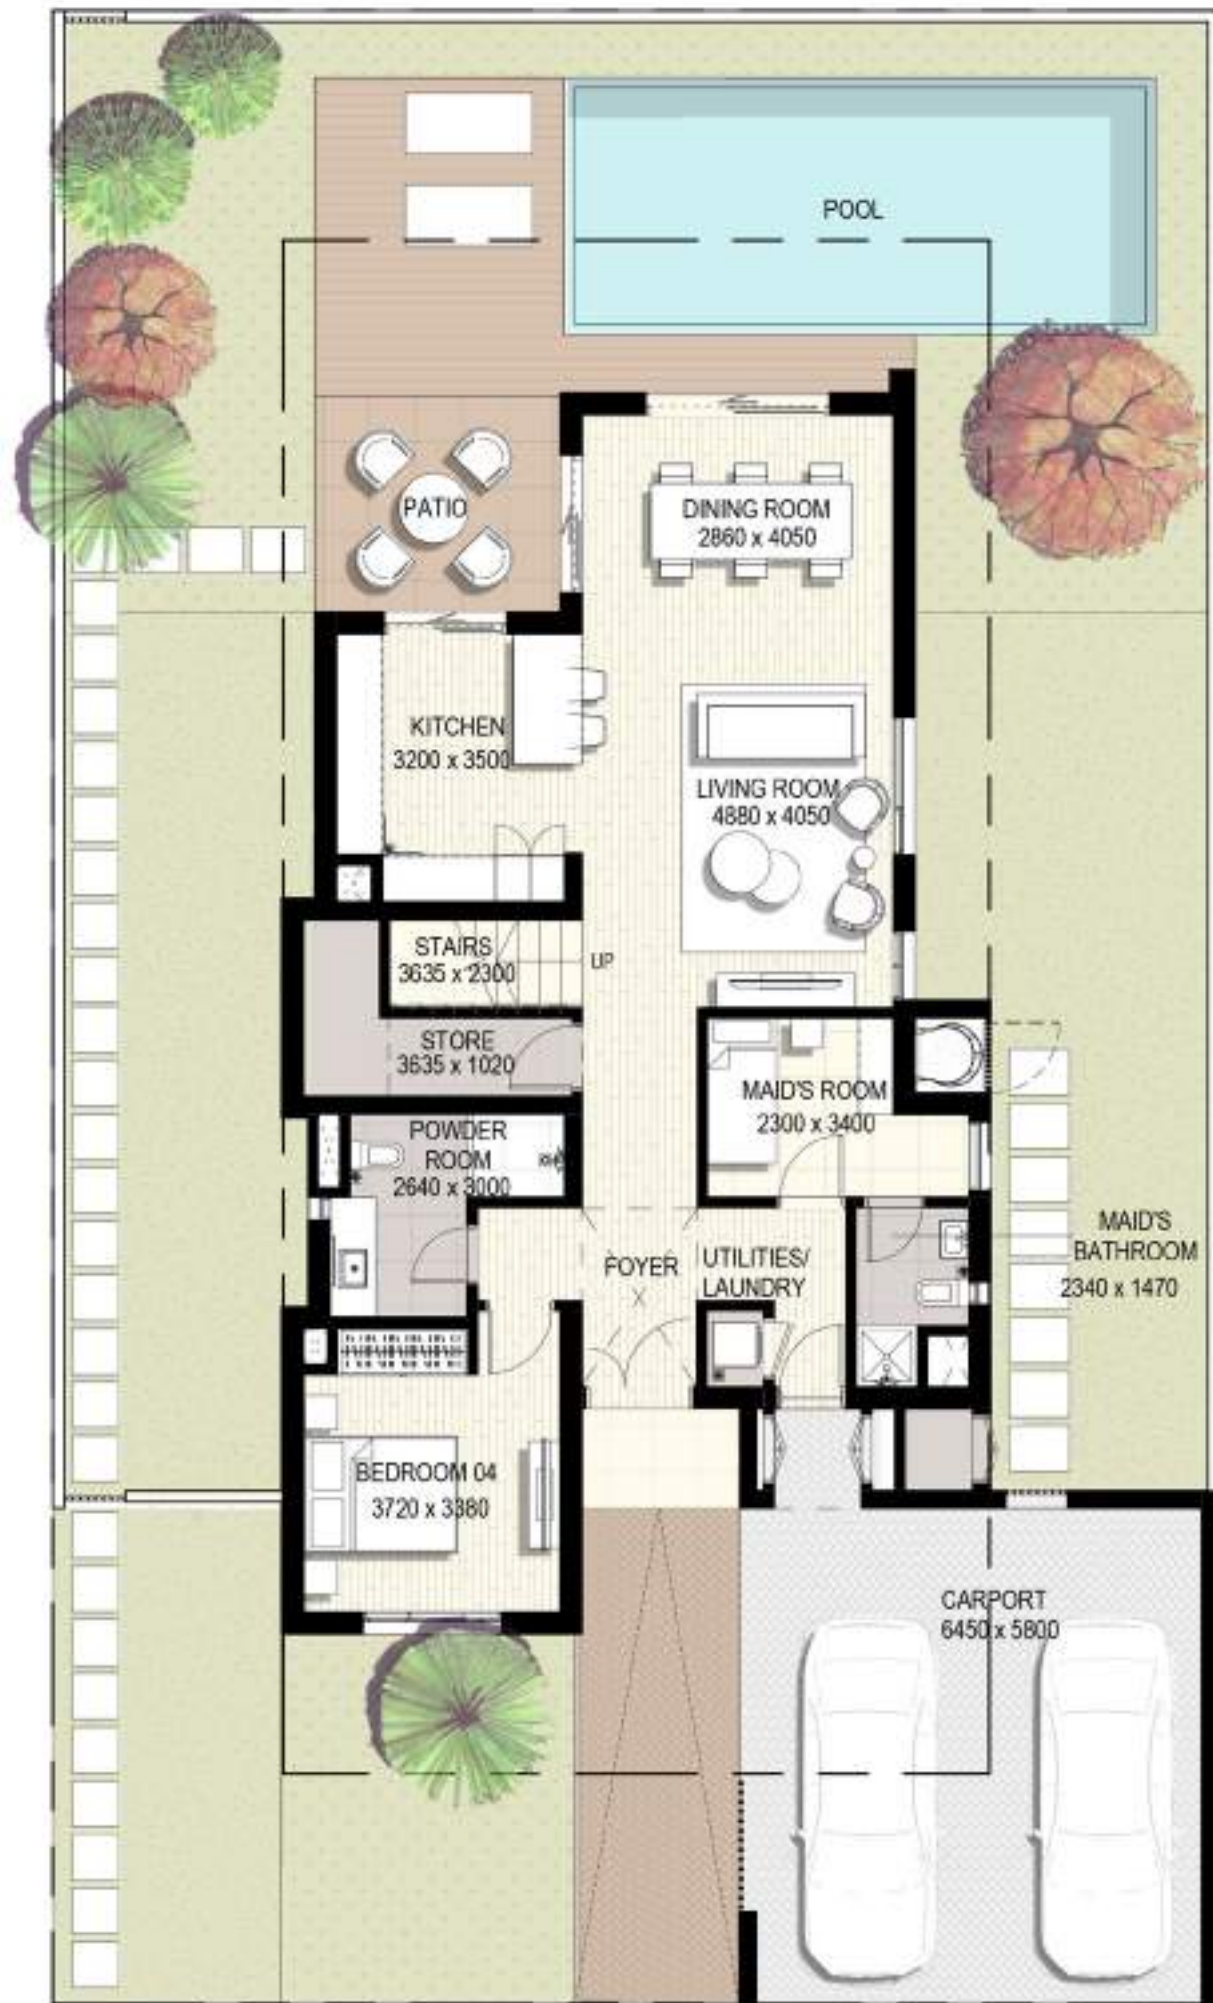

## MASTERPLAN

-  5 - BEDROOM VILLA
-  4 - BEDROOM VILLA
-  REC. CENTER

SITE

KEY PLAN

Al Maktoum International Airport

GOLF LINKS

# FLOOR PLANS

EMAAR SOUTH

Ground Floor

First Floor

Villa 1

No of Bedrooms: 5

Total built up area : **356.9** m2 **3,842** ft2

Ground Floor

First Floor

Villa 2

No of Bedrooms: 4

Total built up area : **274.35 m2 2,953 ft2**

For more information on **GOLF LINKS** at **EMAAR SOUTH**,  
please call 800 36227 (UAE) or +971 4 366 1668 (International).  
Visit our online sales centre at [emaar.com](http://emaar.com) or any of our  
sales centres across the UAE.